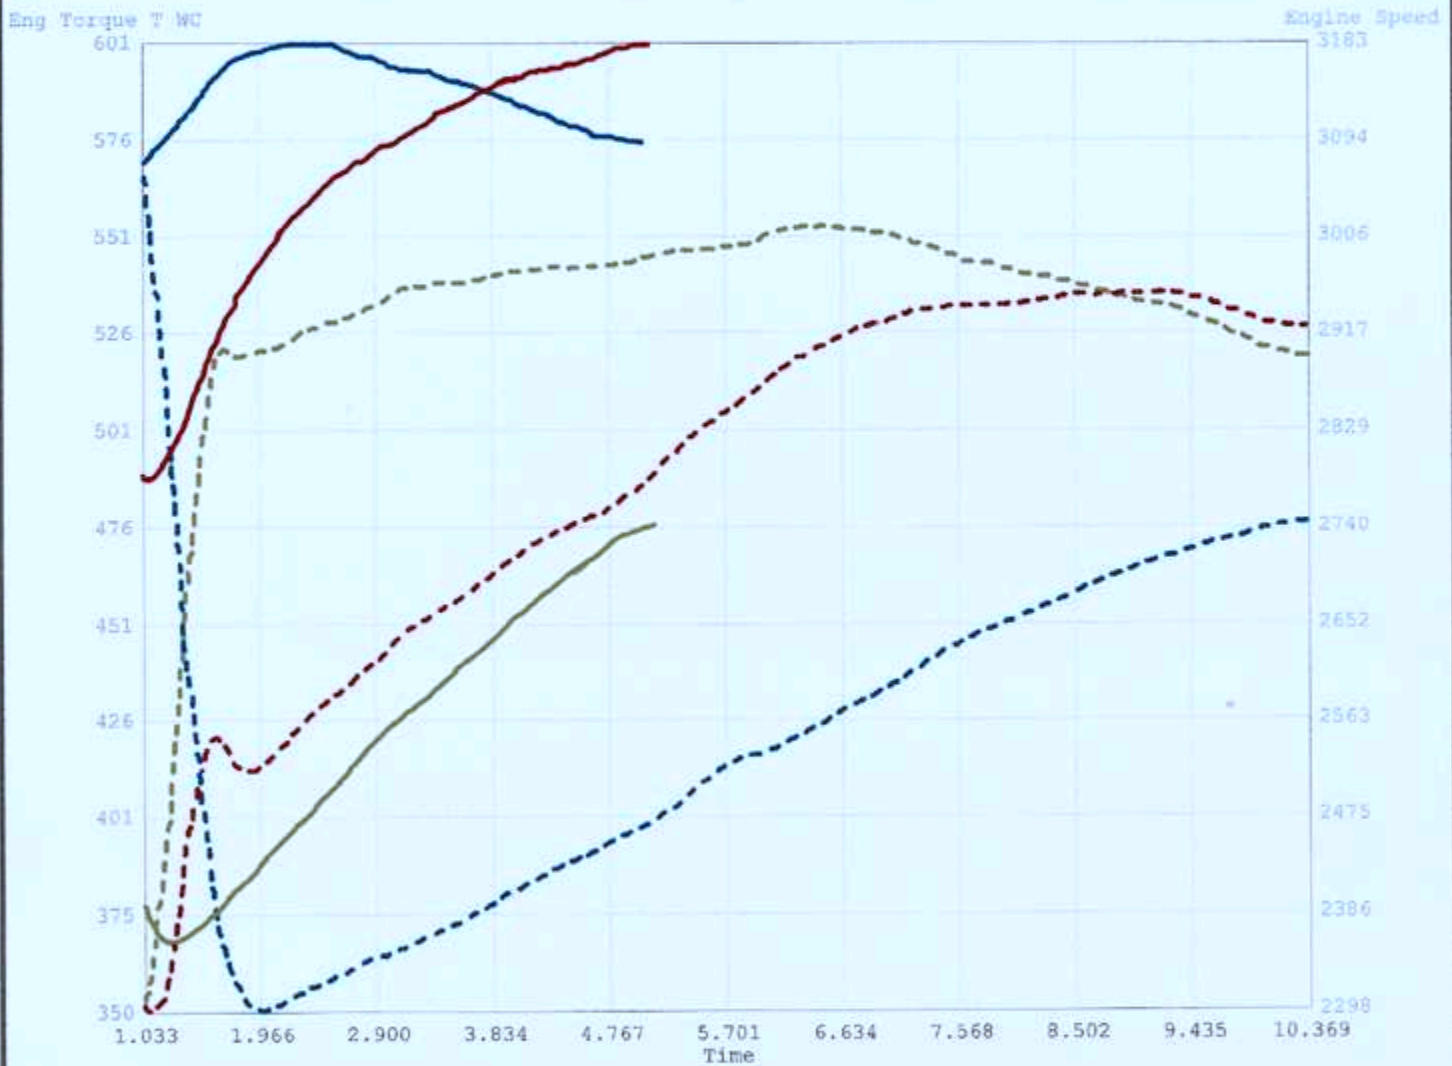

Date Printed : 2007/02/27 Filter Mode : FIR
Time Printed : 16:23:25 Filter Value : 50

Run#	License	Owner	Acquired	Test Comments
1	648TZ8	BRODECK	02/22 10:35:12	FASS EDGE TOW
2	648TZ8	BRODECK	02/22 15:23:16	W/O FASS EDGE TOW
3				

Channel / Run	Min			Max			Avg		
	1	2	3	1	2	3	1	2	3
Engine Speed (RPM)	2361	2298	3	2743	3081	3	2554	2541	3
Eng Torque T WC (Ft-Lb)	570	352	3	601	554	3	589	532	3
Eng Power T WC (HP)	257	203	3	301	275	3	287	257	3